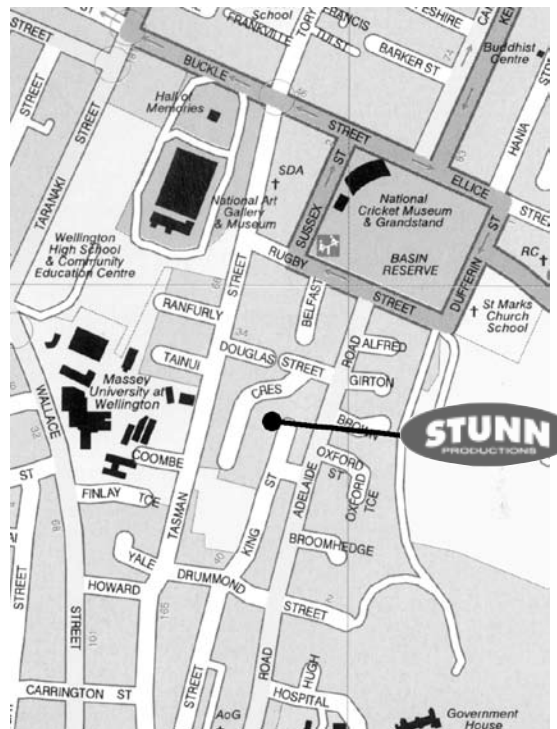

STUNN

PRODUCTIONS

SOUND • LIGHTING • DJ GEAR

Rental Equipment Price Guide

JANUARY 2007

Unit 5

2 King Street

Mount Cook